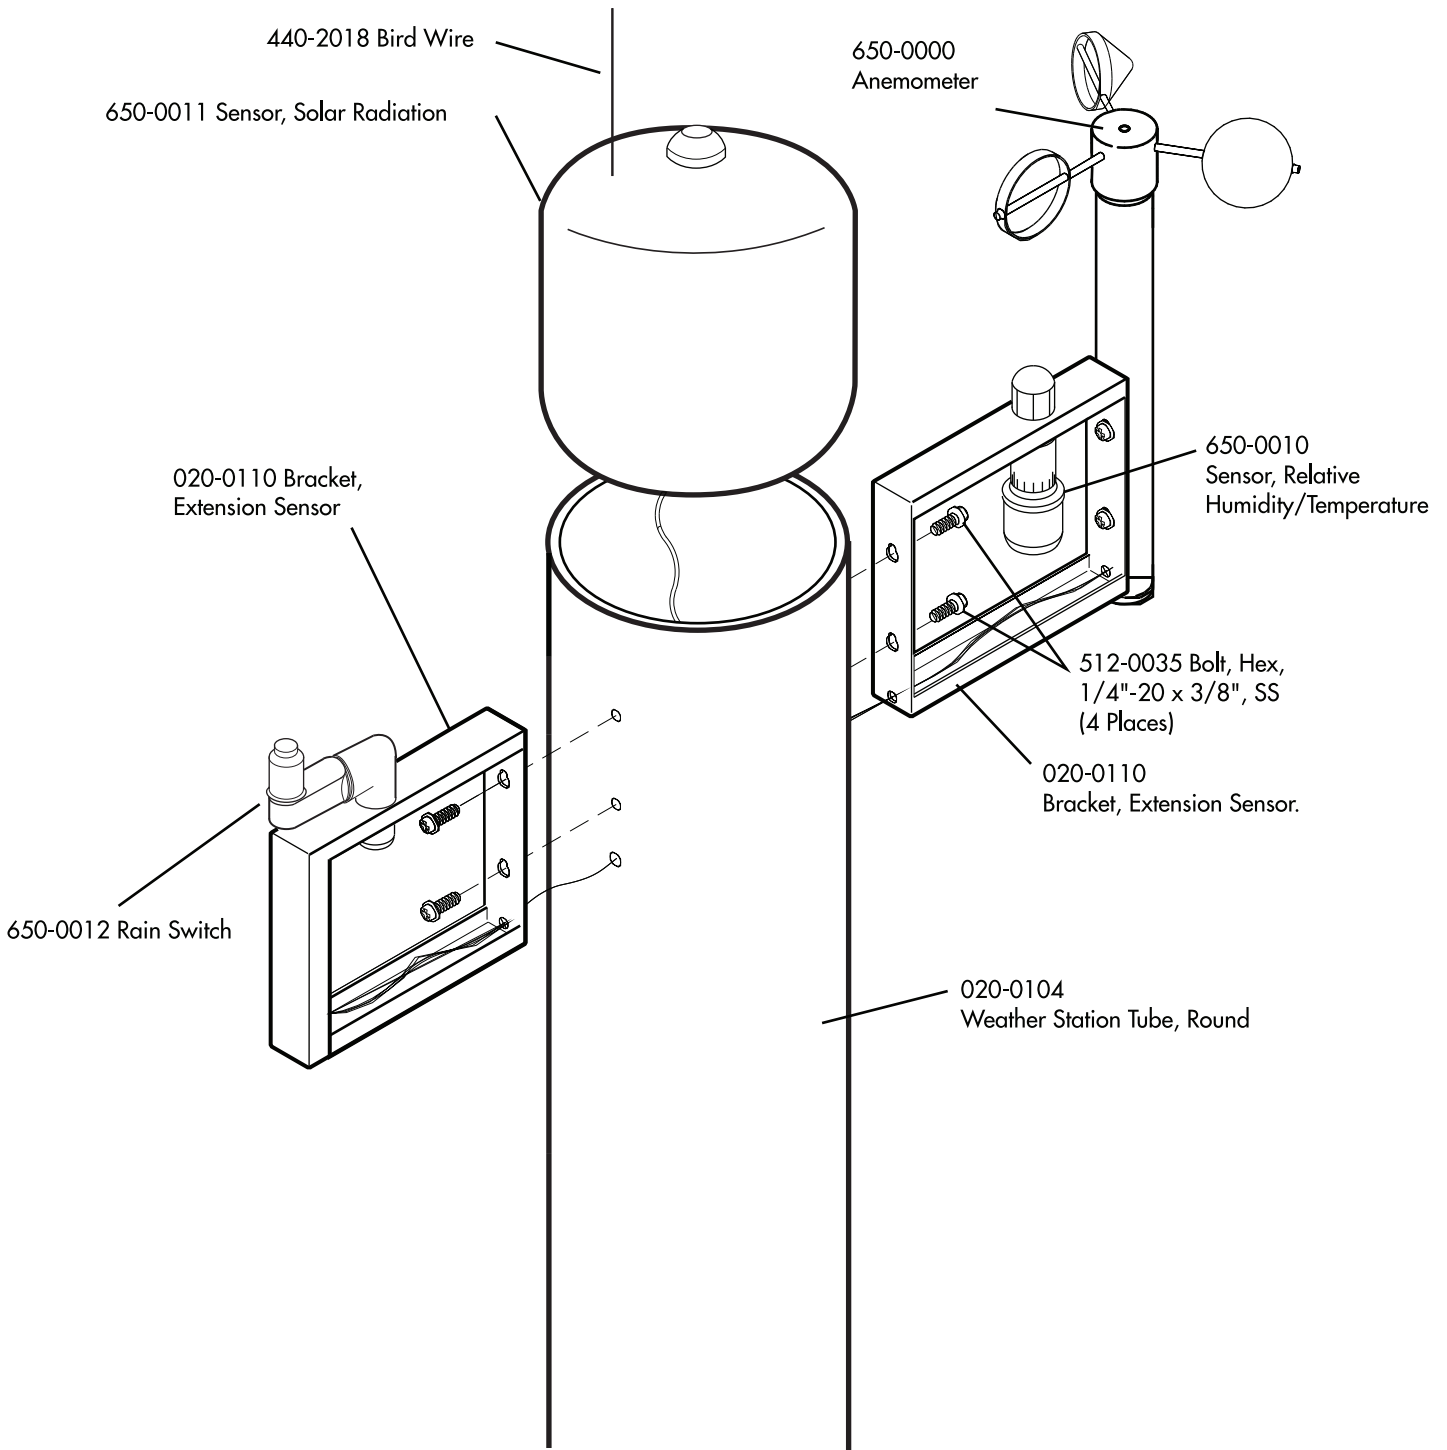

# Eagle Weather Center Sensor Assembly

RMIS Part No. 500540 Rev. A - Eagle Weather Sensors

*Rain Master is a technology-based, innovative, environmentally sensitive company dedicated to providing water management solutions to the irrigation industry.*